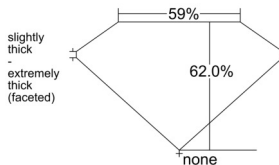

GIA®

FACSIMILE

GIA REPORT 2517917678

Verify this report at GIA.edu

GIA NATURAL DIAMOND DOSSIER®

April 22, 2025
GIA Report Number 2517917678
Shape and Cutting Style ..... Oval Brilliant
Measurements ..... 6.32 x 4.53 x 2.81 mm

GRADING RESULTS

Carat Weight ..... 0.52 carat
Color Grade ..... G
Clarity Grade VS1

ADDITIONAL GRADING INFORMATION

Polish ..... Very Good
Symmetry ..... Good
Fluorescence ..... Medium Blue
Clarity Characteristics..... Crystal, Feather, Cloud, Pinpoint
Inscription(s): GIA 2517917678

PROPORTIONS

Profile not to actual proportions

GRADING SCALES

GIA COLOR SCALE		GIA CLARITY SCALE			
COLORLESS	D	VERY VERY SLIGHTLY INCLUDED	FLAWLESS		
	E		INTERNALLY FLAWLESS		
	F	VERY SLIGHTLY INCLUDED	VVS₁		
	G		VVS₂		
	H		VS₁		
	NEAR COLORLESS	I	SLIGHTLY INCLUDED	VS₂	
		J		SI₁	
		FAINT	K	INCLUDED	SI₂
			L		I₁
			M		I₂
VERT LIGHT	N		INCLUDED	I₃	
	O				
	P				
	Q				
	R				
LIGHT	S				
	T				
	U				
	V				
	W				
	Z