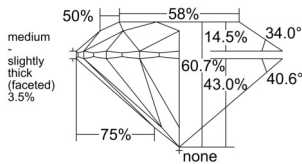

GIA®

FACSIMILE

GIA REPORT 2518685011

Verify this report at GIA.edu

GIA NATURAL DIAMOND DOSSIER®

March 21, 2025
GIA Report Number 2518685011
Shape and Cutting Style ..... Round Brilliant
Measurements ..... 5.14 - 5.16 x 3.13 mm

GRADING RESULTS

Carat Weight ..... 0.51 carat
Color Grade ..... G
Clarity Grade S11
Cut Grade ..... Excellent

ADDITIONAL GRADING INFORMATION

Polish ..... Excellent
Symmetry ..... Excellent
Fluorescence ..... Faint
Clarity Characteristics..... Crystal, Cloud, Feather
Inspection(s): GIA 2518685011

PROPORTIONS

Profile to actual proportions

GRADING SCALES

GIA COLOR SCALE	GIA CLARITY SCALE	GIA CUT SCALE
COLOURESS	FLAWLESS	EXCELLENT
D	INTERNALLY FLAWLESS	
E	VVS₁	VERY GOOD
F		
G	VS₁	GOOD
H		
I	SI₁	FAIR
J		
K	I₁	POOR
L		
M	I₂	
N	I₃	
O		
P		
Q		
R		
S		
T		
U		
V		
W		
X		
Y		
Z