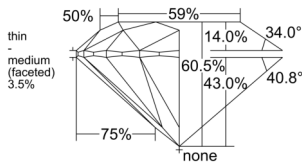

GIA®

FACSIMILE

GIA REPORT 2518992251

Verify this report at GIA.edu

GIA NATURAL DIAMOND DOSSIER®

April 25, 2025
GIA Report Number 2518992251
Shape and Cutting Style ..... Round Brilliant
Measurements ..... 5.17 - 5.20 x 3.14 mm

GRADING RESULTS

Carat Weight ..... 0.51 carat
Color Grade ..... E
Clarity Grade S11
Cut Grade ..... Excellent

ADDITIONAL GRADING INFORMATION

Polish ..... Excellent
Symmetry ..... Excellent
Fluorescence ..... None
Clarity Characteristics ..... Cloud, Crystal
Inscription(s): GIA 2518992251

PROPORTIONS

GRADING SCALES

GIA COLOR SCALE	GIA CLARITY SCALE	GIA CUT SCALE	
D	FLAWLESS	EXCELLENT	
E	INTERNALLY FLAWLESS		
F		VVS₁	VERY GOOD
G	VVS₂		
H	VS₁	GOOD	
I	VS₂		
J	S1₁	FAIR	
K	S1₂		
L	I₁	POOR	
M	I₂		
N	I₃		
O			
P			
Q			
R			
S			
T			
U			
V			
W			
X			
Y			
Z