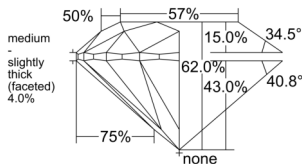

GIA®

FACSIMILE

GIA REPORT 2524092294

Verify this report at GIA.edu

GIA NATURAL DIAMOND DOSSIER®

May 08, 2025
GIA Report Number 2524092294
Shape and Cutting Style ..... Round Brilliant
Measurements ..... 5.54 - 5.57 x 3.44 mm

GRADING RESULTS

Carat Weight ..... 0.66 carat
Color Grade ..... D
Clarity Grade VS1
Cut Grade ..... Excellent

ADDITIONAL GRADING INFORMATION

Polish ..... Excellent
Symmetry ..... Excellent
Fluorescence ..... Strong Blue
Clarity Characteristics ..... Crystal
Inscription(s): GIA 2524092294

PROPORTIONS

Profile to actual proportions

GRADING SCALES

GIA COLOR SCALE	GIA CLARITY SCALE	GIA CUT SCALE	
D	FLAWLESS	EXCELLENT	
E	INTERNALLY FLAWLESS		
F		VVS₁	VERY GOOD
G	VVS₂		
H	VS₁	GOOD	
I	VS₂		
J	SI₁	FAIR	
K	SI₂		
L	I₁	POOR	
M	I₂		
N	I₃		
O			
P			
Q			
R			
S			
T			
U			
V			
W			
X			
Y			
Z