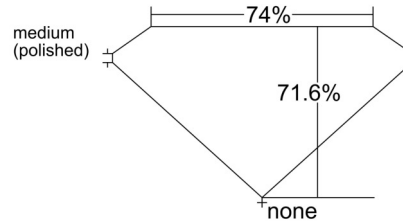

PROPORTIONS

Profile not to actual proportions