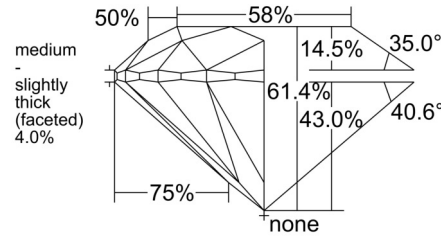

GIA REPORT
2524494874

Verify this report at GIA.edu

FACSIMILE

This is a digital representation of the original GIA Report. This representation might not be accepted in lieu of the original GIA Report in certain circumstances. The original GIA Report includes certain security features which are not reproducible on this facsimile.

GIA NATURAL DIAMOND GRADING REPORT

June 16, 2025
GIA Report Number 2524494874
Shape and Cutting Style ..... Round Brilliant
Measurements ..... 7.17 - 7.21 x 4.42 mm

GRADING RESULTS

Carat Weight ..... 1.41 carat
Color Grade I
Clarity Grade SI1
Cut Grade ..... Excellent

ADDITIONAL GRADING INFORMATION

Polish ..... Excellent
Symmetry ..... Excellent
Fluorescence ..... None
Inscription(s): GIA 2524494874

Comments: Clouds, pinpoints and surface graining are not shown.

PROPORTIONS

Profile to actual proportions