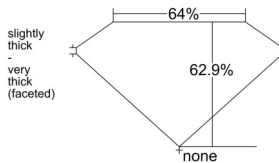

GIA®

FACSIMILE

GIA REPORT 2524543649

Verify this report at GIA.edu

GIA NATURAL DIAMOND DOSSIER®

June 18, 2025
GIA Report Number 2524543649
Shape and Cutting Style ..... Oval Brilliant
Measurements ..... 7.12 x 5.05 x 3.18 mm

GRADING RESULTS

Carat Weight ..... 0.75 carat
Color Grade I
Clarity Grade SI1

ADDITIONAL GRADING INFORMATION

Polish ..... Very Good
Symmetry ..... Very Good
Fluorescence ..... Strong Blue
Clarity Characteristics ..... Crystal
Inscription(s): GIA 2524543649

PROPORTIONS

Profile not to actual proportions

GRADING SCALES

GIA COLOR SCALE		GIA CLARITY SCALE			
COLORLESS	D	VERY VERY SLIGHTLY INCLUDED	FLAWLESS		
	E		INTERNALLY FLAWLESS		
	F		VVS₁		
	NEAR COLORLESS	G	VERY SLIGHTLY INCLUDED	VVS₂	
		H		VS₁	
		FANT	I	SLIGHTLY INCLUDED	VS₂
			J		SI₁
	K		SI₂		
	VERT LIGHT		L	INCLUDED	I₁
			M		I₂
N			I₃		
O					
P					
Q					
R					
LIGHT	S				
	T				
	U				
	V				
	W				
	X				
	Y				
	Z