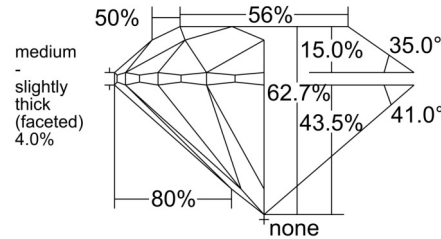

GIA NATURAL DIAMOND GRADING REPORT

June 24, 2025
 GIA Report Number 2524594172
 Shape and Cutting Style Round Brilliant
 Measurements 6.73 - 6.75 x 4.23 mm

GRADING RESULTS

Carat Weight 1.19 carat
 Color Grade G
 Clarity Grade SI2
 Cut Grade Excellent

Scan the QR code to access the Tracr™ provenance data.

PROPORTIONS

Profile to actual proportions

CLARITY CHARACTERISTICS

KEY TO SYMBOLS*

-  Twinning Wisp
-  Indented Natural
-  Crystal
-  Feather
-  Needle

* Red symbols denote internal characteristics (inclusions). Green or black symbols denote external characteristics (blemishes). Diagram is an approximate representation of the diamond, and symbols shown indicate type, position, and approximate size of clarity characteristics. All clarity characteristics may not be shown. Details of finish are not shown.