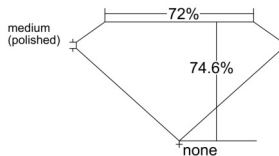

GIA®

FACSIMILE

GIA REPORT 2524619075

Verify this report at GIA.edu

GIA NATURAL DIAMOND DOSSIER®

June 26, 2025
GIA Report Number 2524619075
Shape and Cutting Style ..... Square Modified Brilliant
Measurements ..... 5.15 x 5.05 x 3.77 mm

GRADING RESULTS

Carat Weight ..... 0.81 carat
Color Grade ..... K
Clarity Grade SI2

ADDITIONAL GRADING INFORMATION

Polish ..... Excellent
Symmetry ..... Very Good
Fluorescence ..... Medium Blue
Clarity Characteristics ..... Crystal, Cloud
Inscription(s): GIA 2524619075

PROPORTIONS

Profile not to actual proportions

GRADING SCALES

GIA COLOR SCALE		GIA CLARITY SCALE			
COLORLESS	D	VERY VERY SLIGHTLY INCLUDED	FLAWLESS		
	E		INTERNALLY FLAWLESS		
	F	VERY SLIGHTLY INCLUDED	VVS₁		
	G		VVS₂		
	H		VS₁		
	NEAR COLORLESS	I	SLIGHTLY INCLUDED	VS₂	
		J		SI₁	
		FAINT	K	INCLUDED	SI₂
			L		I₁
			M		I₂
VERY LIGHT	N	LIGHT	I₃		
	O				
	P				
	Q				
	R