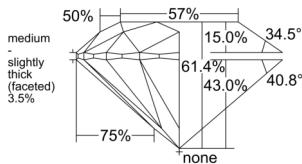

GIA®

FACSIMILE

GIA REPORT 2526092689

Verify this report at GIA.edu

GIA NATURAL DIAMOND DOSSIER®

May 08, 2025
GIA Report Number 2526092689
Shape and Cutting Style ..... Round Brilliant
Measurements ..... 5.84 - 5.87 x 3.59 mm

GRADING RESULTS

Carat Weight ..... 0.75 carat
Color Grade ..... F
Clarity Grade VS2
Cut Grade ..... Excellent

ADDITIONAL GRADING INFORMATION

Polish ..... Excellent
Symmetry ..... Excellent
Fluorescence ..... Medium Blue
Clarity Characteristics ..... Cloud
Inscription(s): GIA 2526092689

PROPORTIONS

Profile to actual proportions

GRADING SCALES

GIA COLOR SCALE

COLORESS	D
	E
	F
	G
	H
	I
	J
NEAR COLORESS	K
	L
FANIT	M
	N
	O
	P
	Q
VERY LIGHT	R
	S
	T
	U
	V
	W
	X
	Y
LIGHT	Z

GIA CLARITY SCALE

FLAWLESS	INTERNAL FLAWLESS	
		FLAWLESS
VERY VERY SLIGHTLY INCLUDED	VERY SLIGHTLY INCLUDED	
		VVS₁
	VVS₂	
SLIGHTLY INCLUDED	INCLUDED	
		VS₁
	VS₂	
	SI₁	
	SI₂	
	I₁	
	I₂	
	I₃	

GIA CUT SCALE

EXCELLENT
VERY GOOD
GOOD
FAIR
POOR