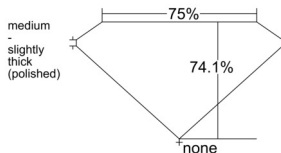

GIA®

FACSIMILE

GIA REPORT 2526302858

Verify this report at GIA.edu

GIA NATURAL DIAMOND DOSSIER®

May 27, 2025
GIA Report Number 2526302858
Shape and Cutting Style ..... Square Modified Brilliant
Measurements ..... 4.61 x 4.45 x 3.30 mm

GRADING RESULTS

Carat Weight ..... 0.55 carat
Color Grade ..... H
Clarity Grade SI1

ADDITIONAL GRADING INFORMATION

Polish ..... Very Good
Symmetry ..... Very Good
Fluorescence ..... None
Clarity Characteristics ..... Crystal
Inscription(s): GIA 2526302858

PROPORTIONS

Profile not to actual proportions

GRADING SCALES

GIA COLOR SCALE		GIA CLARITY SCALE			
COLORLESS	D	VERY VERY SLIGHTLY INCLUDED	FLAWLESS		
	E		INTERNALLY FLAWLESS		
	F		VVS₁		
	G		VVS₂		
	NEAR COLORLESS	H	VERY SLIGHTLY INCLUDED	VS₁	
		I		VS₂	
		FAINT	J	SLIGHTLY INCLUDED	SI₁
			K		SI₂
	L		I₁		
	VERT LIGHT		M	INCLUDED	I₂
N			I₃		
O					
P					
Q					
R					
LIGHT	S				
	T				
	U				
	V				
	W				
	X				
Y					
Z