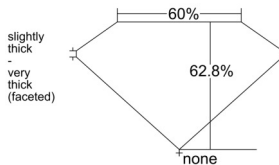

GIA®

FACSIMILE

GIA REPORT 2526543806

Verify this report at GIA.edu

GIA NATURAL DIAMOND DOSSIER®

June 18, 2025
GIA Report Number 2526543806
Shape and Cutting Style ..... Oval Brilliant
Measurements ..... 7.06 x 5.05 x 3.17 mm

GRADING RESULTS

Carat Weight ..... 0.72 carat
Color Grade I
Clarity Grade VS1

ADDITIONAL GRADING INFORMATION

Polish ..... Excellent
Symmetry ..... Very Good
Fluorescence ..... None
Clarity Characteristics..... Feather, Cloud, Indented Natural,
Pinpoint

Inscription(s): GIA 2526543806

PROPORTIONS

Profile not to actual proportions

GRADING SCALES

GIA COLOR SCALE		GIA CLARITY SCALE			
COLORLESS	D	VERY VERY SLIGHTLY INCLUDED	FLAWLESS		
	E		INTERNALLY FLAWLESS		
	F		VVS₁		
	NEAR COLORLESS	G	VVS₂		
		H	VERY SLIGHTLY INCLUDED	VS₁	
		I		VS₂	
		FAINT	J	SLIGHTLY INCLUDED	SI₁
			K		SI₂
	L		INCLUDED		I₁
	M			I₂	
VERT LIGHT	N		INCLUDED	I₃	
	O				
	P				
	Q				
	R				
LIGHT	S				
	T				
	U				
	V				
	W				
	Z