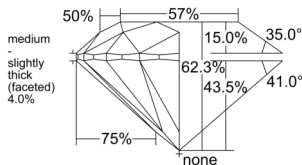

GIA®

FACSIMILE

GIA NATURAL DIAMOND DOSSIER®

June 18, 2025
GIA Report Number 2526545811
Shape and Cutting Style ..... Round Brilliant
Measurements ..... 6.18 - 6.22 x 3.87 mm

GRADING RESULTS

Carat Weight ..... 0.92 carat
Color Grade I
Clarity Grade VS1
Cut Grade ..... Excellent

ADDITIONAL GRADING INFORMATION

Polish ..... Excellent
Symmetry ..... Excellent
Fluorescence ..... None
Clarity Characteristics ..... Cloud
Inscription(s): GIA 2526545811

Scan the QR code to access the Tracr™ provenance data.

GIA REPORT 2526545811

Verify this report at GIA.edu

PROPORTIONS

Profile to actual proportions