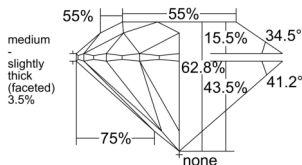

GIA®

FACSIMILE

GIA REPORT 2526627034

Verify this report at GIA.edu

GIA NATURAL DIAMOND DOSSIER®

June 26, 2025
GIA Report Number 2526627034
Shape and Cutting Style ..... Round Brilliant
Measurements ..... 6.16 - 6.19 x 3.88 mm

GRADING RESULTS

Carat Weight ..... 0.90 carat
Color Grade ..... D
Clarity Grade S11
Cut Grade ..... Excellent

ADDITIONAL GRADING INFORMATION

Polish ..... Excellent
Symmetry ..... Excellent
Fluorescence ..... Faint
Clarity Characteristics ..... Crystal
Inscription(s): GIA 2526627034

PROPORTIONS

GRADING SCALES

GIA COLOR SCALE	GIA CLARITY SCALE	GIA CUT SCALE
COLOURLESS	FLAWLESS	EXCELLENT
D	INTERNALLY FLAWLESS	
E	VVS₁	VERY GOOD
F		
G	VS₁	GOOD
H		
I	SI₁	FAIR
J		
K	I₁	POOR
L		
M	I₂	
N	I₃	
O		
P		
Q		
R		
S		
T		
U		
V		
W		
X		
Y		
Z