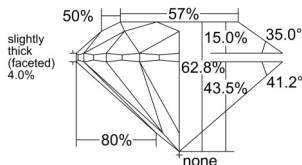

GIA®

FACSIMILE

GIA NATURAL DIAMOND DOSSIER®

May 13, 2025
GIA Report Number 2527145566
Shape and Cutting Style ..... Round Brilliant
Measurements ..... 5.89 - 5.92 x 3.71 mm

GRADING RESULTS

Carat Weight ..... 0.80 carat
Color Grade ..... G
Clarity Grade S11
Cut Grade ..... Excellent

ADDITIONAL GRADING INFORMATION

Polish ..... Excellent
Symmetry ..... Excellent
Fluorescence ..... None
Clarity Characteristics ..... Cloud, Crystal
Inscription(s): GIA 2527145566

GIA REPORT 2527145566

Verify this report at GIA.edu

PROPORTIONS

Profile to actual proportions