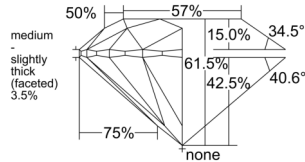

GIA®

FACSIMILE

GIA REPORT 2527389834

Verify this report at GIA.edu

GIA NATURAL DIAMOND DOSSIER®

June 05, 2025
GIA Report Number 2527389834
Shape and Cutting Style ..... Round Brilliant
Measurements ..... 5.74 - 5.76 x 3.53 mm

GRADING RESULTS

Carat Weight ..... 0.72 carat
Color Grade ..... K
Clarity Grade S11
Cut Grade ..... Excellent

ADDITIONAL GRADING INFORMATION

Polish ..... Excellent
Symmetry ..... Excellent
Fluorescence ..... Medium Blue
Clarity Characteristics ..... Feather, Crystal
Inscription(s): GIA 2527389834

PROPORTIONS

Profile to actual proportions

GRADING SCALES

GIA COLOR SCALE	GIA CLARITY SCALE	GIA CUT SCALE	
D	FLAWLESS	EXCELLENT	
E	INTERNALLY FLAWLESS		
F		VVS₁	VERY GOOD
G	VVS₂		
H	VS₁	GOOD	
I	VS₂		
J	S1₁	FAIR	
K	S1₂		
L	I₁	POOR	
M	I₂		
N	I₃		
O			
P			
Q			
R			
S			
T			
U			
V			
W			
X			
Y			
Z