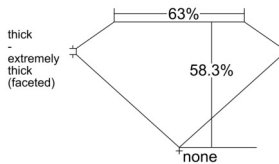

GIA®

FACSIMILE

GIA REPORT 2527701201

Verify this report at GIA.edu

GIA NATURAL DIAMOND DOSSIER®

July 04, 2025
GIA Report Number 2527701201
Shape and Cutting Style ..... Oval Brilliant
Measurements ..... 7.13 x 5.09 x 2.97 mm

GRADING RESULTS

Carat Weight ..... 0.72 carat
Color Grade ..... E
Clarity Grade VS2

ADDITIONAL GRADING INFORMATION

Polish ..... Excellent
Symmetry ..... Very Good
Fluorescence ..... Faint
Clarity Characteristics..... Crystal, Feather
Inscription(s): GIA 2527701201

PROPORTIONS

Profile not to actual proportions

GRADING SCALES

GIA COLOR SCALE		GIA CLARITY SCALE			
COLORLESS	D	VERY VERY SLIGHTLY INCLUDED	FLAWLESS		
	E		INTERNALLY FLAWLESS		
	F	VERY SLIGHTLY INCLUDED	VVS₁		
	G		VVS₂		
	H		VS₁		
	NEAR COLORLESS	I	VERY SLIGHTLY INCLUDED	VS₂	
		J		SI₁	
		FAINT	K	SLIGHTLY INCLUDED	SI₂
			L		I₁
			M		I₂
VERT LIGHT	N	INCLUDED	I₃		
	O				
	P				
	Q				
	R				
LIGHT	S				
	T				
	U				
	V				
	W				
	Z