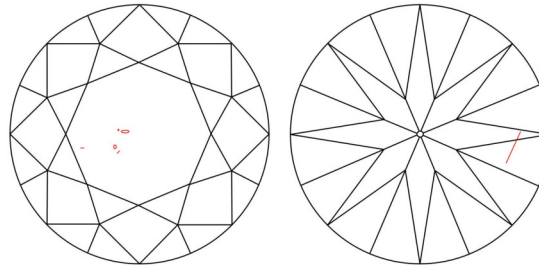

GIA NATURAL DIAMOND GRADING REPORT

 July 24, 2025
 GIA Report Number 2527864537
 Shape and Cutting Style Round Brilliant
 Measurements 7.45 - 7.49 x 4.69 mm

GRADING RESULTS

 Carat Weight 1.61 carat
 Color Grade H
 Clarity Grade SI1
 Cut Grade Excellent

PROPORTIONS

Profile to actual proportions

CLARITY CHARACTERISTICS

KEY TO SYMBOLS*

-  Feather
-  Crystal
-  Needle
-  Pinpoint

* Red symbols denote internal characteristics (inclusions). Green or black symbols denote external characteristics (blemishes). Diagram is an approximate representation of the diamond, and symbols shown indicate type, position, and approximate size of clarity characteristics. All clarity characteristics may not be shown. Details of finish are not shown.