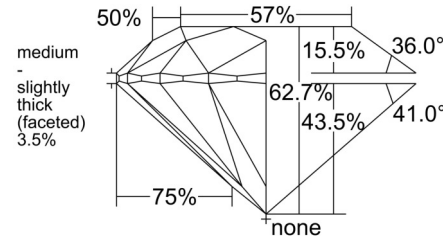

GIA NATURAL DIAMOND GRADING REPORT

 July 24, 2025
 GIA Report Number 2527864537
 Shape and Cutting Style Round Brilliant
 Measurements 7.45 - 7.49 x 4.69 mm

GRADING RESULTS

 Carat Weight 1.61 carat
 Color Grade H
 Clarity Grade SI1
 Cut Grade Excellent

PROPORTIONS

Profile to actual proportions

CLARITY CHARACTERISTICS

KEY TO SYMBOLS*

-  Feather
-  Crystal
-  Needle
-  Pinpoint

* Red symbols denote internal characteristics (inclusions). Green or black symbols denote external characteristics (blemishes). Diagram is an approximate representation of the diamond, and symbols shown indicate type, position, and approximate size of clarity characteristics. All clarity characteristics may not be shown. Details of finish are not shown.