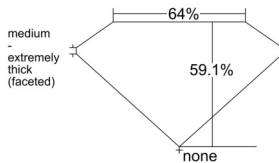

GIA®

FACSIMILE

GIA REPORT 2527997946

Verify this report at GIA.edu

GIA NATURAL DIAMOND DOSSIER®

August 01, 2025
GIA Report Number 2527997946
Shape and Cutting Style ..... Oval Brilliant
Measurements ..... 6.30 x 4.49 x 2.65 mm

GRADING RESULTS

Carat Weight ..... 0.50 carat
Color Grade ..... G
Clarity Grade S11

ADDITIONAL GRADING INFORMATION

Polish ..... Very Good
Symmetry ..... Good
Fluorescence ..... None
Clarity Characteristics..... Cloud, Crystal, Feather, Cavity
Inscription(s): GIA 2527997946

PROPORTIONS

Profile not to actual proportions

GRADING SCALES

GIA COLOR SCALE		GIA CLARITY SCALE				
COLORLESS	D	VERY VERY SLIGHTLY INCLUDED	FLAWLESS			
	E		INTERNALLY FLAWLESS			
	F		VVS₁			
	G		VVS₂			
	NEAR COLORLESS		H	VERY SLIGHTLY INCLUDED	VS₁	
			I		VS₂	
	FANT COLORLESS		J	SLIGHTLY INCLUDED	S1₁	
			K		S1₂	
			L		INCLUDED	I₁
			M			I₂
N		I₃				
VERT LIGHT		O				
		P				
		Q				
		R				
		S				
	T					
LIGHT	U					
	V					
	W					
	X					
Y						
Z