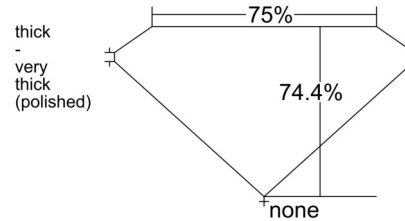

GIA NATURAL DIAMOND GRADING REPORT

September 18, 2025

GIA Report Number 2534427663

Shape and Cutting Style ..... Square Modified Brilliant

Measurements ..... 5.52 x 5.32 x 3.96 mm

GRADING RESULTS

Carat Weight ..... 1.01 carat

Color Grade ..... H

Clarity Grade SI1

ADDITIONAL GRADING INFORMATION

Polish ..... Excellent

Symmetry ..... Very Good

Fluorescence ..... None

Inscription(s): GIA 2534427663

Comments: Additional clouds are not shown. Pinpoints are not shown.

PROPORTIONS

Profile not to actual proportions