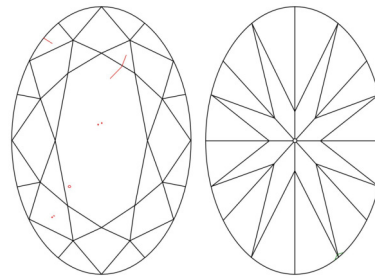

GIA NATURAL DIAMOND GRADING REPORT

August 29, 2025
 GIA Report Number 2536254326
 Shape and Cutting Style Oval Brilliant
 Measurements 8.59 x 6.03 x 3.55 mm

GRADING RESULTS

Carat Weight 1.21 carat
 Color Grade H
 Clarity Grade VS2

ADDITIONAL GRADING INFORMATION

Polish Very Good
 Symmetry Very Good
 Fluorescence Medium Blue
 Inscription(s): GIA 2536254326

Comments: Additional pinpoints are not shown. Surface graining is not shown.

Scan the QR code to access the Tracr™ provenance data.

PROPORTIONS

Profile not to actual proportions

CLARITY CHARACTERISTICS

KEY TO SYMBOLS*

-  Feather
-  Crystal
-  Pinpoint
-  Natural

* Red symbols denote internal characteristics (inclusions). Green or black symbols denote external characteristics (blemishes). Diagram is an approximate representation of the diamond, and symbols shown indicate type, position, and approximate size of clarity characteristics. All clarity characteristics may not be shown. Details of finish are not shown.