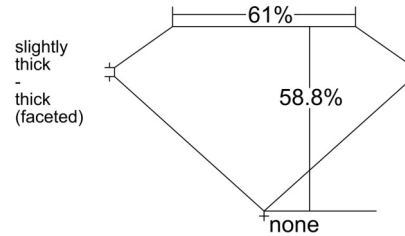

GIA NATURAL DIAMOND GRADING REPORT

August 29, 2025
 GIA Report Number 2536254326
 Shape and Cutting Style Oval Brilliant
 Measurements 8.59 x 6.03 x 3.55 mm

GRADING RESULTS

Carat Weight 1.21 carat
 Color Grade H
 Clarity Grade VS2

ADDITIONAL GRADING INFORMATION

Polish Very Good
 Symmetry Very Good
 Fluorescence Medium Blue
 Inscription(s): GIA 2536254326

Comments: Additional pinpoints are not shown. Surface graining is not shown.

Scan the QR code to access the Tracr™ provenance data.

PROPORTIONS

Profile not to actual proportions

CLARITY CHARACTERISTICS

KEY TO SYMBOLS*

-  Feather
-  Crystal
-  Pinpoint
-  Natural

* Red symbols denote internal characteristics (inclusions). Green or black symbols denote external characteristics (blemishes). Diagram is an approximate representation of the diamond, and symbols shown indicate type, position, and approximate size of clarity characteristics. All clarity characteristics may not be shown. Details of finish are not shown.