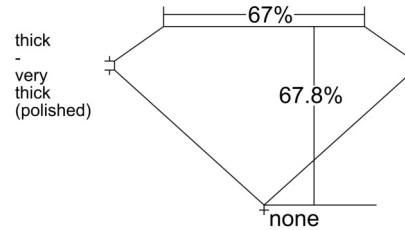

GIA NATURAL DIAMOND GRADING REPORT

October 23, 2025  
 GIA Report Number ..... 2536799618  
 Shape and Cutting Style ..... Emerald Cut  
 Measurements ..... 7.64 x 5.46 x 3.70 mm

GRADING RESULTS

Carat Weight ..... 1.53 carat  
 Color Grade ..... L  
 Clarity Grade ..... VS1

Profile not to actual proportions

CLARITY CHARACTERISTICS

KEY TO SYMBOLS\*

- ☉ Cloud
- Pinpoint
- △ Natural

\* Red symbols denote internal characteristics (inclusions). Green or black symbols denote external characteristics (blemishes). Diagram is an approximate representation of the diamond, and symbols shown indicate type, position, and approximate size of clarity characteristics. All clarity characteristics may not be shown. Details of finish are not shown.