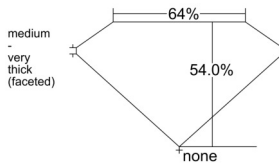

GIA®

FACSIMILE

GIA REPORT 2537138634

Verify this report at GIA.edu

GIA NATURAL DIAMOND DOSSIER®

August 14, 2025
GIA Report Number 2537138634
Shape and Cutting Style ..... Oval Brilliant
Measurements ..... 7.35 x 4.74 x 2.56 mm

GRADING RESULTS

Carat Weight ..... 0.60 carat
Color Grade ..... F
Clarity Grade SI1

ADDITIONAL GRADING INFORMATION

Polish ..... Excellent
Symmetry ..... Very Good
Fluorescence ..... None
Clarity Characteristics ..... Cloud, Crystal
Inscription(s): GIA 2537138634

PROPORTIONS

Profile not to actual proportions

GRADING SCALES

GIA COLOR SCALE		GIA CLARITY SCALE			
COLORLESS	D	VERY VERY SLIGHTLY INCLUDED	FLAWLESS		
	E		INTERNALLY FLAWLESS		
	F		VVS₁		
	NEAR COLORLESS	G	VVS₂		
		H	VERY SLIGHTLY INCLUDED	VS₁	
		I		VS₂	
		FAINT	J	SLIGHTLY INCLUDED	SI₁
	K		SI₂		
	L		INCLUDED		I₁
	M			I₂	
N	I₃				
VERT LIGHT	O				
	P				
	Q				
	R				
	S				
	T				
	LIGHT	U			
		V			
W					
X					
Y					
Z