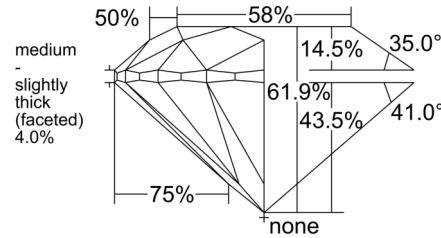

GIA NATURAL DIAMOND GRADING REPORT

August 22, 2025
 GIA Report Number 2537198033
 Shape and Cutting Style Round Brilliant
 Measurements 6.44 - 6.47 x 4.00 mm

GRADING RESULTS

Carat Weight 1.03 carat
 Color Grade I
 Clarity Grade VS1
 Cut Grade Excellent

GIA.edu

PROPORTIONS

Profile to actual proportions

CLARITY CHARACTERISTICS

KEY TO SYMBOLS*

- Cloud
- Needle

* Red symbols denote internal characteristics (inclusions). Green or black symbols denote external characteristics (blemishes). Diagram is an approximate representation of the diamond, and symbols shown indicate type, position, and approximate size of clarity characteristics. All clarity characteristics may not be shown. Details of finish are not shown.