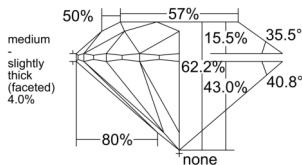

GIA®

FACSIMILE

GIA REPORT 2537304346

Verify this report at GIA.edu

GIA NATURAL DIAMOND DOSSIER®

September 03, 2025
GIA Report Number 2537304346
Shape and Cutting Style ..... Round Brilliant
Measurements ..... 6.18 - 6.20 x 3.85 mm

GRADING RESULTS

Carat Weight ..... 0.91 carat
Color Grade ..... G
Clarity Grade VS2
Cut Grade ..... Excellent

ADDITIONAL GRADING INFORMATION

Polish ..... Excellent
Symmetry ..... Excellent
Fluorescence ..... None
Clarity Characteristics ..... Cloud, Crystal, Feather
Inscription(s): GIA 2537304346

Scan the QR code to access the Tracr™ provenance data.

GIA.edu

PROPORTIONS

GRADING SCALES

GIA COLOR SCALE

COLOREDNESS	D
	E
	F
	G
	H
	I
	J
NEAR COLORLESS	K
	L
FAIN	M
	N
	O
	P
VERY LIGHT	Q
	R
	S
	T
	U
	V
	W
	X
	Y
LIGHT	Z

GIA CLARITY SCALE

FLAWLESS	INTERNAL FLAWLESS	
		FLAWLESS
VERY VERY SLIGHTLY INCLUDED	VERY SLIGHTLY INCLUDED	
		VVS₁
VERY SLIGHTLY INCLUDED	SLIGHTLY INCLUDED	
		VVS₂
SLIGHTLY INCLUDED	INCLUDED	
		VS₁
SLIGHTLY INCLUDED	INCLUDED	
		VS₂
SLIGHTLY INCLUDED	INCLUDED	
		SI₁
SLIGHTLY INCLUDED	INCLUDED	
		SI₂
INCLUDED	INCLUDED	
		I₁
INCLUDED	INCLUDED	
		I₂
INCLUDED	INCLUDED	
		I₃

GIA CUT SCALE

EXCELLENT
VERY GOOD
GOOD
FAIR
POOR