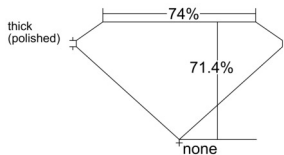

GIA®

FACSIMILE

GIA REPORT 2537441634

Verify this report at GIA.edu

GIA NATURAL DIAMOND DOSSIER®

September 16, 2025
GIA Report Number 2537441634
Shape and Cutting Style ..... Square Modified Brilliant
Measurements ..... 4.75 x 4.69 x 3.35 mm

GRADING RESULTS

Carat Weight ..... 0.62 carat
Color Grade ..... G
Clarity Grade SI1

ADDITIONAL GRADING INFORMATION

Polish ..... Excellent
Symmetry ..... Excellent
Fluorescence ..... None
Clarity Characteristics ..... Crystal, Feather
Inscription(s): GIA 2537441634

PROPORTIONS

Profile not to actual proportions

GRADING SCALES

GIA COLOR SCALE		GIA CLARITY SCALE			
COLORLESS	D	VERY VERY SLIGHTLY INCLUDED	FLAWLESS		
	E		INTERNALLY FLAWLESS		
	F		VVS₁		
	NEAR COLORLESS	G	VERY SLIGHTLY INCLUDED	VVS₂	
		H		VS₁	
		FAINT	I	SLIGHTLY INCLUDED	VS₂
			J		SI₁
			K	SI₂	
	LIGHT	L	INCLUDED	I₁	
		M		I₂	
N		I₃			
O					
P					
Q					
R