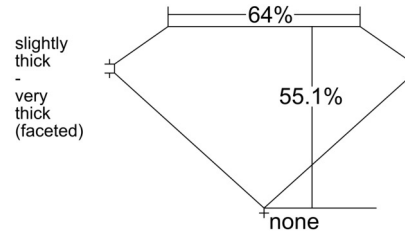

GIA NATURAL DIAMOND GRADING REPORT

November 03, 2025
 GIA Report Number 2537857613
 Shape and Cutting Style Oval Brilliant
 Measurements 8.18 x 5.83 x 3.21 mm

GRADING RESULTS

Carat Weight 1.02 carat
 Color Grade F
 Clarity Grade VS2

Profile not to actual proportions

CLARITY CHARACTERISTICS

KEY TO SYMBOLS*

- Crystal
- ~ Feather

* Red symbols denote internal characteristics (inclusions). Green or black symbols denote external characteristics (blemishes). Diagram is an approximate representation of the diamond, and symbols shown indicate type, position, and approximate size of clarity characteristics. All clarity characteristics may not be shown. Details of finish are not shown.