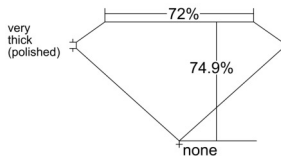

GIA®

FACSIMILE

GIA REPORT 2538522657

Verify this report at GIA.edu

GIA NATURAL DIAMOND DOSSIER®

September 23, 2025
GIA Report Number 2538522657
Shape and Cutting Style ..... Square Modified Brilliant
Measurements ..... 5.01 x 4.99 x 3.74 mm

GRADING RESULTS

Carat Weight ..... 0.81 carat
Color Grade ..... G
Clarity Grade VS1

ADDITIONAL GRADING INFORMATION

Polish ..... Excellent
Symmetry ..... Very Good
Fluorescence ..... None
Clarity Characteristics ..... Feather, Pinpoint, Cloud
Inscription(s): GIA 2538522657

Scan the QR code to access the Tracr™ provenance data.

GIA.edu

PROPORTIONS

Profile not to actual proportions