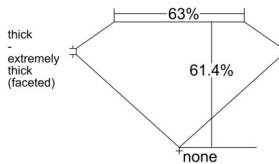

GIA®

FACSIMILE

GIA REPORT 2538858444

Verify this report at GIA.edu

GIA NATURAL DIAMOND DOSSIER®

November 05, 2025
GIA Report Number 2538858444
Shape and Cutting Style ..... Oval Brilliant
Measurements ..... 7.07 x 4.81 x 2.95 mm

GRADING RESULTS

Carat Weight ..... 0.67 carat
Color Grade ..... G
Clarity Grade SI1

ADDITIONAL GRADING INFORMATION

Polish ..... Excellent
Symmetry ..... Good
Fluorescence ..... None
Clarity Characteristics ..... Crystal, Cloud
Inscription(s): GIA 2538858444

PROPORTIONS

Profile not to actual proportions

GRADING SCALES

GIA COLOR SCALE		GIA CLARITY SCALE			
COLORLESS	D	VERY VERY SLIGHTLY INCLUDED	FLAWLESS		
	E		INTERNALLY FLAWLESS		
	F	VERY SLIGHTLY INCLUDED	VVS₁		
	G		VVS₂		
	H		VS₁		
	NEAR COLORLESS	I	SLIGHTLY INCLUDED	VS₂	
		J		SI₁	
		FAINT	K	INCLUDED	SI₂
			L		I₁
			M		I₂
VERT LIGHT	N	LIGHT	I₃		
	O				
	P				
	Q				
	R