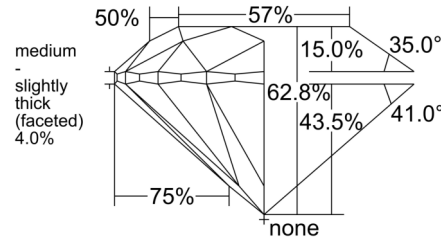

GIA NATURAL DIAMOND GRADING REPORT

February 19, 2026
 GIA Report Number 2547676991
 Shape and Cutting Style Round Brilliant
 Measurements 8.24 - 8.29 x 5.19 mm

GRADING RESULTS

Carat Weight 2.20 carat
 Color Grade G
 Clarity Grade SI1
 Cut Grade Excellent

GIA.edu

PROPORTIONS

Profile to actual proportions

CLARITY CHARACTERISTICS

KEY TO SYMBOLS*

- Cloud
- Crystal
- Feather
- Needle

* Red symbols denote internal characteristics (inclusions). Green or black symbols denote external characteristics (blemishes). Diagram is an approximate representation of the diamond, and symbols shown indicate type, position, and approximate size of clarity characteristics. All clarity characteristics may not be shown. Details of finish are not shown.