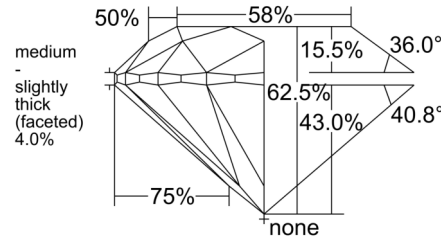

GIA NATURAL DIAMOND GRADING REPORT

February 26, 2026
 GIA Report Number 2547701678
 Shape and Cutting Style Round Brilliant
 Measurements 6.74 - 6.77 x 4.22 mm

GRADING RESULTS

Carat Weight 1.20 carat
 Color Grade G
 Clarity Grade SI2
 Cut Grade Excellent

Scan the QR code to access the Tracr™ provenance data.

PROPORTIONS

Profile to actual proportions

CLARITY CHARACTERISTICS

KEY TO SYMBOLS*

-  Twinning Wisp
-  Feather
-  Crystal
-  Cavity

* Red symbols denote internal characteristics (inclusions). Green or black symbols denote external characteristics (blemishes). Diagram is an approximate representation of the diamond, and symbols shown indicate type, position, and approximate size of clarity characteristics. All clarity characteristics may not be shown. Details of finish are not shown.