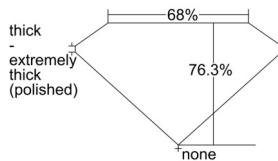

GIA®

FACSIMILE

GIA REPORT 3285182518

Verify this report at GIA.edu

GIA NATURAL DIAMOND DOSSIER®

September 25, 2024
GIA Report Number 3285182518
Shape and Cutting Style ..... Square Modified Brilliant
Measurements ..... 5.09 x 5.00 x 3.81 mm

GRADING RESULTS

Carat Weight ..... 0.91 carat
Color Grade ..... J
Clarity Grade VVS2

ADDITIONAL GRADING INFORMATION

Polish ..... Very Good
Symmetry ..... Good
Fluorescence ..... Faint
Clarity Characteristics..... Cloud, Pinpoint, Indented Natural
Inscription(s): GIA 3285182518

PROPORTIONS

Profile not to actual proportions

GRADING SCALES

GIA COLOR SCALE		GIA CLARITY SCALE			
COLORLESS	D	VERY VERY SLIGHTLY INCLUDED	FLAWLESS		
	E		INTERNALLY FLAWLESS		
	F	VERY SLIGHTLY INCLUDED	VVS₁		
	G		VVS₂		
	H		VS₁		
	NEAR COLORLESS	I	SLIGHTLY INCLUDED	VS₂	
		J		SI₁	
		FAINT	K	INCLUDED	SI₂
			L		I₁
			M		I₂
VERT LIGHT	N	INCLUDED	I₃		
	O				
	P				
	Q				
	R				
LIGHT	S				
	T				
	U				
	V				
	W				
X					
Y					
Z