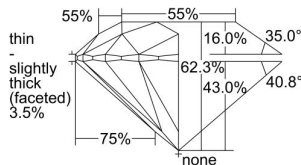

GIA®

FACSIMILE

GIA REPORT 3375527716

Verify this report at GIA.edu

GIA NATURAL DIAMOND DOSSIER®

February 04, 2021
GIA Report Number 3375527716
Shape and Cutting Style ..... Round Brilliant
Measurements ..... 4.74 - 4.76 x 2.96 mm

GRADING RESULTS

Carat Weight ..... 0.41 carat
Color Grade ..... J
Clarity Grade VS1
Cut Grade ..... Excellent

ADDITIONAL GRADING INFORMATION

Polish ..... Excellent
Symmetry ..... Excellent
Fluorescence ..... None
Clarity Characteristics ..... Cloud
Inscription(s): GIA 3375527716

PROPORTIONS

Profile to actual proportions