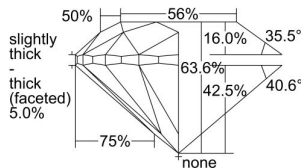

GIA®

FACSIMILE

GIA REPORT 3405081904

Verify this report at GIA.edu

GIA NATURAL DIAMOND DOSSIER®

September 03, 2021
GIA Report Number 3405081904
Shape and Cutting Style ..... Round Brilliant
Measurements ..... 4.61 - 4.64 x 2.94 mm

GRADING RESULTS

Carat Weight ..... 0.40 carat
Color Grade ..... J
Clarity Grade S11
Cut Grade ..... Very Good

ADDITIONAL GRADING INFORMATION

Polish ..... Excellent
Symmetry ..... Very Good
Fluorescence ..... None
Clarity Characteristics ..... Cloud
Inscription(s): GIA 3405081904

PROPORTIONS

Profile to actual proportions