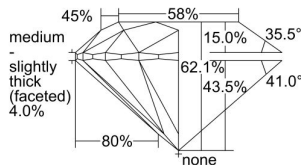

GIA®

FACSIMILE

GIA REPORT 3405321877

Verify this report at GIA.edu

GIA NATURAL DIAMOND DOSSIER®

September 13, 2021
GIA Report Number 3405321877
Shape and Cutting Style ..... Round Brilliant
Measurements ..... 5.14 - 5.16 x 3.20 mm

GRADING RESULTS

Carat Weight ..... 0.52 carat
Color Grade I
Clarity Grade VS1
Cut Grade ..... Excellent

ADDITIONAL GRADING INFORMATION

Polish ..... Excellent
Symmetry ..... Excellent
Fluorescence ..... None
Clarity Characteristics ..... Cloud, Pinpoint
Inscription(s): GIA 3405321877

PROPORTIONS

Profile to actual proportions

GRADING SCALES

GIA COLOR SCALE	GIA CLARITY SCALE	GIA CUT SCALE	
D	FLAWLESS	EXCELLENT	
E	INTERNALLY FLAWLESS		
F		VVS₁	VERY GOOD
G	VVS₂		
H	VS₁	GOOD	
I	VS₂		
J	SI₁	FAIR	
K	SI₂		
L	I₁	POOR	
M	I₂		
N	I₃		
O			
P			
Q			
R			
S			
T			
U			
V			
W			
X			
Y			
Z