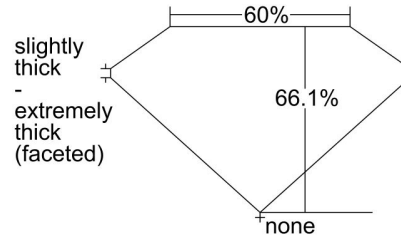

GIA NATURAL DIAMOND GRADING REPORT

November 30, 2022  
 GIA Report Number ..... 3425109223  
 Shape and Cutting Style ..... Oval Brilliant  
 Measurements ..... 8.99 x 5.95 x 3.93 mm

GRADING RESULTS

Carat Weight ..... 1.50 carat  
 Color Grade ..... F  
 Clarity Grade ..... VS1

ADDITIONAL GRADING INFORMATION

Polish ..... Very Good  
 Symmetry ..... Good  
 Fluorescence ..... Faint

Inscription(s): GIA 3425109223

**Comments:** Clouds are not shown. Additional pinpoints are not shown.

PROPORTIONS

Profile not to actual proportions

CLARITY CHARACTERISTICS

KEY TO SYMBOLS\*

-  Feather
-  Needle
-  Pinpoint
-  Indented Natural
-  Natural
-  Extra Facet

\* Red symbols denote internal characteristics (inclusions). Green or black symbols denote external characteristics (blemishes). Diagram is an approximate representation of the diamond, and symbols shown indicate type, position, and approximate size of clarity characteristics. All clarity characteristics may not be shown. Details of finish are not shown.