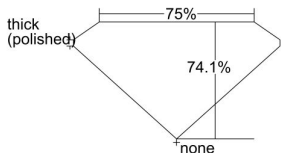

GIA®

FACSIMILE

GIA REPORT 3465833401

Verify this report at GIA.edu

GIA NATURAL DIAMOND DOSSIER®

June 12, 2023
GIA Report Number **3465833401**
Shape and Cutting Style ..... **Square Modified Brilliant**
Measurements ..... **4.89 x 4.85 x 3.59 mm**

GRADING RESULTS

Carat Weight ..... **0.70 carat**
Color Grade ..... **I**
Clarity Grade **VVS1**

ADDITIONAL GRADING INFORMATION

Polish ..... **Excellent**
Symmetry ..... **Excellent**
Fluorescence ..... **None**
Clarity Characteristics ..... **Pinpoint, Feather, Cavity**
Inscription(s): **GIA 3465833401**

PROPORTIONS

Profile not to actual proportions

GRADING SCALES

GIA COLOR SCALE		GIA CLARITY SCALE				
COLORLESS	D	VERY VERY SLIGHTLY INCLUDED	FLAWLESS			
	E		INTERNALLY FLAWLESS			
	F		VVS₁			
	NEAR COLORLESS	G	VERY SLIGHTLY INCLUDED	VVS₂		
		H		VS₁		
		FAINT	I	SLIGHTLY INCLUDED	VS₂	
			J		SI₁	
			LIGHT	K	INCLUDED	SI₂
	L	I₁				
	M	I₂				
N	NOT GRADED	I₃				
O						
P						
Q						
R						
S						
T						
U						
V						
W						
X						
Y						
Z