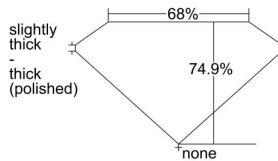

GIA®

FACSIMILE

GIA REPORT 3475202146

Verify this report at GIA.edu

GIA NATURAL DIAMOND DOSSIER®

July 27, 2023
GIA Report Number 3475202146
Shape and Cutting Style ..... Square Modified Brilliant
Measurements ..... 5.22 x 5.21 x 3.90 mm

GRADING RESULTS

Carat Weight ..... 0.91 carat
Color Grade I
Clarity Grade VS1

ADDITIONAL GRADING INFORMATION

Polish ..... Excellent
Symmetry ..... Very Good
Fluorescence ..... None
Clarity Characteristics..... Crystal, Cloud, Feather, Needle
Inscription(s): GIA 3475202146

PROPORTIONS

Profile not to actual proportions

GRADING SCALES

GIA COLOR SCALE		GIA CLARITY SCALE			
COLORLESS	D	VERY VERY SLIGHTLY INCLUDED	FLAWLESS		
	E		INTERNALLY FLAWLESS		
	F	VERY SLIGHTLY INCLUDED	VS₁		
	G		VS₂		
	H		VS₁		
	NEAR COLORLESS	I	SLIGHTLY INCLUDED	SI₁	
		J		SI₂	
		FAINT	K	INCLUDED	I₁
			L		I₂
			M		I₃
VERT LIGHT	N				
	O				
	P				
	Q				
	R				
	S				
	T				
LIGHT	U				
	V				
	W				
	X				
Y					
Z