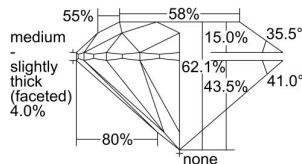

GIA®

FACSIMILE

GIA REPORT

3495446357

Verify this report at GIA.edu

GIA NATURAL DIAMOND DOSSIER®

May 23, 2024
GIA Report Number 3495446357
Shape and Cutting Style ..... Round Brilliant
Measurements ..... 5.53 - 5.55 x 3.44 mm

GRADING RESULTS

Carat Weight ..... 0.65 carat
Color Grade I
Clarity Grade VS1
Cut Grade ..... Excellent

ADDITIONAL GRADING INFORMATION

Polish ..... Excellent
Symmetry ..... Excellent
Fluorescence ..... None
Clarity Characteristics ..... Cloud, Needle, Pinpoint
Inscription(s): GIA 3495446357

PROPORTIONS

Profile to actual proportions

GRADING SCALES

GIA COLOR SCALE

COLORLESS	D
	E
	F
	G
	H
	I
	J
NEAR COLORLESS	K
	L
Faint	M
	N
	O
	P
Very Light	Q
	R
	S
	T
	U
	V
Light	W
	X
	Y
	Z

GIA CLARITY SCALE

FLAWLESS	VERY VERY SLIGHTLY INCLUDED	VVS₁	
			VVS₂
INTERNALLY FLAWLESS	VERY SLIGHTLY INCLUDED	VS₁	
		VS₂	
SLIGHTLY INCLUDED	SLIGHTLY INCLUDED	SI₁	
		SI₂	
INCLUDED	INCLUDED	I₁	
		I₂	
		I₃	

GIA CUT SCALE

EXCELLENT	VERY GOOD	GOOD	FAIR	POOR