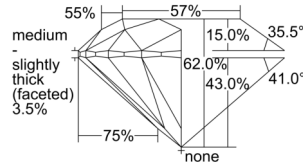

GIA®

FACSIMILE

GIA REPORT 3505566538

Verify this report at GIA.edu

GIA NATURAL DIAMOND DOSSIER®

October 07, 2024
GIA Report Number 3505566538
Shape and Cutting Style ..... Round Brilliant
Measurements ..... 5.75 - 5.76 x 3.57 mm

GRADING RESULTS

Carat Weight ..... 0.72 carat
Color Grade ..... E
Clarity Grade VS1
Cut Grade ..... Excellent

ADDITIONAL GRADING INFORMATION

Polish ..... Excellent
Symmetry ..... Excellent
Fluorescence ..... Faint
Clarity Characteristics ..... Cloud, Pinpoint
Inscription(s): GIA 3505566538

PROPORTIONS

Profile to actual proportions

GRADING SCALES

GIA COLOR SCALE		GIA CLARITY SCALE		GIA CUT SCALE	
COLORLESS	D	VERY VERY SLIGHTLY INCLUDED	FLAWLESS	EXCELLENT	
	E		INTERNALLY FLAWLESS		
	F		VVS₁		
	G		VVS₂		
	NEAR COLORLESS	H	VERY SLIGHTLY INCLUDED	VS₁	VERY GOOD
		I		VS₂	
		J	SLIGHTLY INCLUDED	SI₁	FAIR
		K		SI₂	
	FAINT	L	INCLUDED	I₁	POOR
		M		I₂	
N		I₃			
O					
VERY LIGHT		P			
		Q			
		R			
		S			
LIGHT	T				
	U				
	V				
	W				
	X				
	Y				
	Z