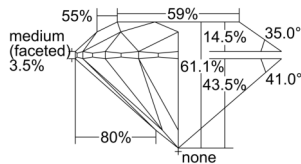

GIA®

FACSIMILE

GIA REPORT 3505893869

Verify this report at GIA.edu

GIA NATURAL DIAMOND DOSSIER®

November 20, 2024
GIA Report Number 3505893869
Shape and Cutting Style ..... Round Brilliant
Measurements ..... 4.79 - 4.81 x 2.93 mm

GRADING RESULTS

Carat Weight ..... 0.41 carat
Color Grade ..... J
Clarity Grade VS1
Cut Grade ..... Excellent

ADDITIONAL GRADING INFORMATION

Polish ..... Excellent
Symmetry ..... Excellent
Fluorescence ..... None
Clarity Characteristics ..... Cloud, Needle
Inscription(s): GIA 3505893869

PROPORTIONS

Profile to actual proportions

GRADING SCALES

GIA COLOR SCALE	GIA CLARITY SCALE	GIA CUT SCALE	
D	FLAWLESS	EXCELLENT	
E	INTERNALLY FLAWLESS		
F		VVS₁	VERY GOOD
G	VVS₂		
H	VS₁	GOOD	
I	VS₂		
J	SI₁	FAIR	
K	SI₂		
L	I₁	POOR	
M			
N			
O	I₂		
P			
Q			
R	I₃		
S			
T			
U			
V			
W			
X			
Y			
Z