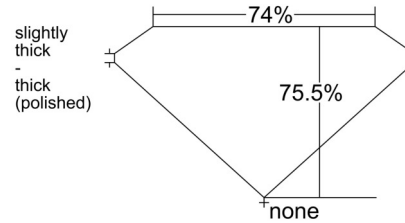

**GIA NATURAL DIAMOND GRADING REPORT**

February 11, 2025  
 GIA Report Number ..... 3515402491  
 Shape and Cutting Style ..... **Square Modified Brilliant**  
 Measurements ..... 6.10 x 6.04 x 4.56 mm

**GRADING RESULTS**

Carat Weight ..... 1.50 carat  
 Color Grade ..... H  
 Clarity Grade ..... VVS2

**ADDITIONAL GRADING INFORMATION**

Polish ..... Very Good  
 Symmetry ..... Very Good  
 Fluorescence ..... None  
 Inscription(s): GIA 3515402491

**PROPORTIONS**

Profile not to actual proportions

**CLARITY CHARACTERISTICS**

**KEY TO SYMBOLS\***

 Feather

\* Red symbols denote internal characteristics (inclusions). Green or black symbols denote external characteristics (blemishes). Diagram is an approximate representation of the diamond, and symbols shown indicate type, position, and approximate size of clarity characteristics. All clarity characteristics may not be shown. Details of finish are not shown.