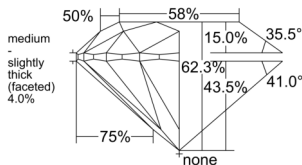

GIA®

FACSIMILE

GIA REPORT 3515474569

Verify this report at GIA.edu

GIA NATURAL DIAMOND DOSSIER®

February 20, 2025
GIA Report Number 3515474569
Shape and Cutting Style ..... Round Brilliant
Measurements ..... 5.67 - 5.70 x 3.54 mm

GRADING RESULTS

Carat Weight ..... 0.71 carat
Color Grade ..... E
Clarity Grade SI2
Cut Grade ..... Excellent

ADDITIONAL GRADING INFORMATION

Polish ..... Excellent
Symmetry ..... Excellent
Fluorescence ..... None
Clarity Characteristics ..... Cloud, Crystal, Feather
Inscription(s): GIA 3515474569

PROPORTIONS

GRADING SCALES

GIA COLOR SCALE	GIA CLARITY SCALE	GIA CUT SCALE	
D	FLAWLESS	EXCELLENT	
E	INTERNALLY FLAWLESS		
F		VVS₁	VERY GOOD
G	VVS₂		
H	VS₁	GOOD	
I	VS₂		
J	SI₁	FAIR	
K	SI₂		
L	I₁	POOR	
M	I₂		
N	I₃		
O			
P			
Q			
R			
S			
T			
U			
V			
W			
X			
Y			
Z