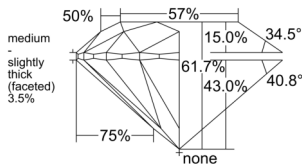

GIA®

FACSIMILE

GIA REPORT 3515819233

Verify this report at GIA.edu

GIA NATURAL DIAMOND DOSSIER®

April 04, 2025
GIA Report Number 3515819233
Shape and Cutting Style ..... Round Brilliant
Measurements ..... 5.32 - 5.35 x 3.29 mm

GRADING RESULTS

Carat Weight ..... 0.57 carat
Color Grade ..... E
Clarity Grade S11
Cut Grade ..... Excellent

ADDITIONAL GRADING INFORMATION

Polish ..... Excellent
Symmetry ..... Excellent
Fluorescence ..... None
Clarity Characteristics ..... Cloud, Feather
Inscription(s): GIA 3515819233

PROPORTIONS

GRADING SCALES

GIA COLOR SCALE

COLOREDNESS	D
	E
	F
	G
	H
	I
	J
NEAR COLORLESS	K
	L
FAIN	M
	N
	O
	P
VERY LIGHT	Q
	R
	S
	T
	U
	V
	W
	X
	Y
LIGHT	Z

GIA CLARITY SCALE

VERY VERY SLIGHTLY INCLUDED	FLAWLESS
	INTERNALLY FLAWLESS
VERY SLIGHTLY INCLUDED	VVS₁
	VVS₂
SLIGHTLY INCLUDED	VS₁
	VS₂
INCLUDED	I₁
	I₂
	I₃

GIA CUT SCALE

EXCELLENT
VERY GOOD
GOOD
FAIR
POOR