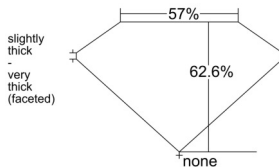

GIA®

FACSIMILE

GIA REPORT 3515841918

Verify this report at GIA.edu

GIA NATURAL DIAMOND DOSSIER®

April 08, 2025
GIA Report Number 3515841918
Shape and Cutting Style ..... Oval Brilliant
Measurements ..... 6.33 x 4.62 x 2.90 mm

GRADING RESULTS

Carat Weight ..... 0.54 carat
Color Grade ..... H
Clarity Grade SI1

ADDITIONAL GRADING INFORMATION

Polish ..... Excellent
Symmetry ..... Very Good
Fluorescence ..... Strong Blue
Clarity Characteristics..... Crystal, Feather
Inscription(s): GIA 3515841918

PROPORTIONS

Profile not to actual proportions

GRADING SCALES

GIA COLOR SCALE		GIA CLARITY SCALE			
COLORLESS	D	VERY VERY SLIGHTLY INCLUDED	FLAWLESS		
	E		INTERNALLY FLAWLESS		
	F	VERY SLIGHTLY INCLUDED	VVS₁		
	G		VVS₂		
	H		VS₁		
	NEAR COLORLESS	I	SLIGHTLY INCLUDED	VS₂	
		J		SI₁	
		FAINT	K	INCLUDED	SI₂
			L		I₁
			M		I₂
VERT LIGHT	N	LIGHT	I₃		
	O				
	P				
	Q				
	R