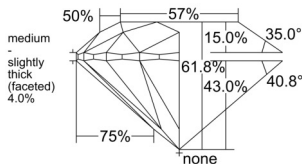

GIA®

FACSIMILE

GIA REPORT 3525105402

Verify this report at GIA.edu

GIA NATURAL DIAMOND DOSSIER®

May 08, 2025
GIA Report Number 3525105402
Shape and Cutting Style ..... Round Brilliant
Measurements ..... 5.71 - 5.73 x 3.54 mm

GRADING RESULTS

Carat Weight ..... 0.71 carat
Color Grade I
Clarity Grade VS1
Cut Grade ..... Excellent

ADDITIONAL GRADING INFORMATION

Polish ..... Excellent
Symmetry ..... Excellent
Fluorescence ..... None
Clarity Characteristics..... Crystal, Cloud, Feather, Pinpoint
Inscription(s): GIA 3525105402

PROPORTIONS

Profile to actual proportions