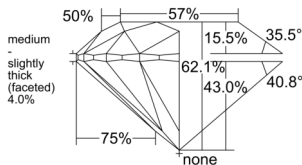

GIA®

FACSIMILE

GIA REPORT 3525159923

Verify this report at GIA.edu

GIA NATURAL DIAMOND DOSSIER®

May 14, 2025
GIA Report Number 3525159923
Shape and Cutting Style ..... Round Brilliant
Measurements ..... 5.92 - 5.95 x 3.68 mm

GRADING RESULTS

Carat Weight ..... 0.80 carat
Color Grade ..... K
Clarity Grade SI2
Cut Grade ..... Excellent

ADDITIONAL GRADING INFORMATION

Polish ..... Excellent
Symmetry ..... Excellent
Fluorescence ..... Faint
Clarity Characteristics ..... Crystal, Cloud
Inscription(s): GIA 3525159923

PROPORTIONS

GRADING SCALES

GIA COLOR SCALE

COLORESS	D
	E
	F
	G
	H
	I
	J
NEAR COLORESS	K
	L
	M
	N
	O
	P
	Q
	R
	S
	T
	U
	V
	W
	X
	Y
	Z

GIA CLARITY SCALE

	FLAWLESS
	INTERNALLY FLAWLESS
VERY VERY SLIGHTLY INCLUDED	VVS₁
	VVS₂
VERY SLIGHTLY INCLUDED	VS₁
	VS₂
SLIGHTLY INCLUDED	SI₁
	SI₂
INCLUDED	I₁
	I₂
	I₃

GIA CUT SCALE

	EXCELLENT
	VERY GOOD
	GOOD
	FAIR
	POOR