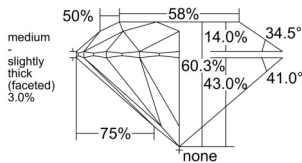

GIA®

FACSIMILE

GIA REPORT 3525683770

Verify this report at GIA.edu

GIA NATURAL DIAMOND DOSSIER®

July 02, 2025
GIA Report Number 3525683770
Shape and Cutting Style ..... Round Brilliant
Measurements ..... 6.20 - 6.24 x 3.75 mm

GRADING RESULTS

Carat Weight ..... 0.88 carat
Color Grade ..... G
Clarity Grade S11
Cut Grade ..... Excellent

ADDITIONAL GRADING INFORMATION

Polish ..... Excellent
Symmetry ..... Excellent
Fluorescence ..... None
Clarity Characteristics ..... Crystal, Feather
Inscription(s): GIA 3525683770

PROPORTIONS

Profile to actual proportions

GRADING SCALES

GIA COLOR SCALE

COLOREDNESS	D
	E
	F
	G
	H
	I
	J
NEAR COLORLESS	K
	L
FAIN	M
	N
	O
	P
VERY LIGHT	Q
	R
	S
	T
	U
	V
LIGHT	W
	X
	Y
	Z

GIA CLARITY SCALE

VERY VERY SLIGHTLY INCLUDED	FLAWLESS
	INTERNALLY FLAWLESS
VERY SLIGHTLY INCLUDED	VVS₁
	VVS₂
SLIGHTLY INCLUDED	VS₁
	VS₂
INCLUDED	SI₁
	SI₂
INCLUDED	I₁
	I₂
	I₃

GIA CUT SCALE

EXCELLENT
VERY GOOD
GOOD
FAIR
POOR