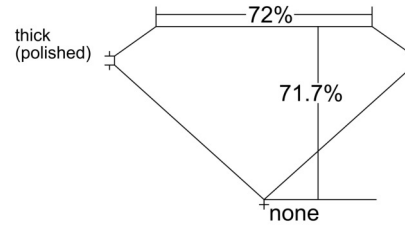

GIA NATURAL DIAMOND GRADING REPORT

October 09, 2025
 GIA Report Number 3535668284
 Shape and Cutting Style Square Modified Brilliant
 Measurements 6.04 x 6.01 x 4.31 mm

GRADING RESULTS

Carat Weight 1.32 carat
 Color Grade G
 Clarity Grade SI1

Profile not to actual proportions

CLARITY CHARACTERISTICS

KEY TO SYMBOLS*

- Cloud
- Crystal
- Feather
- Cavity
- Needle
- Natural

* Red symbols denote internal characteristics (inclusions). Green or black symbols denote external characteristics (blemishes). Diagram is an approximate representation of the diamond, and symbols shown indicate type, position, and approximate size of clarity characteristics. All clarity characteristics may not be shown. Details of finish are not shown.