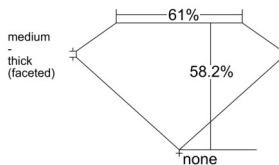

GIA®

FACSIMILE

GIA REPORT 3535799842

Verify this report at GIA.edu

GIA NATURAL DIAMOND DOSSIER®

October 22, 2025
GIA Report Number 3535799842
Shape and Cutting Style ..... Oval Brilliant
Measurements ..... 7.26 x 5.12 x 2.98 mm

GRADING RESULTS

Carat Weight ..... 0.71 carat
Color Grade ..... K
Clarity Grade VS2

ADDITIONAL GRADING INFORMATION

Polish ..... Very Good
Symmetry ..... Excellent
Fluorescence ..... Faint
Clarity Characteristics ..... Feather
Inscription(s): GIA 3535799842

PROPORTIONS

Profile not to actual proportions

GRADING SCALES

GIA COLOR SCALE		GIA CLARITY SCALE			
COLORLESS	D	VERY VERY SLIGHTLY INCLUDED	FLAWLESS		
	E		INTERNALLY FLAWLESS		
	F	VERY SLIGHTLY INCLUDED	VVS₁		
	G		VVS₂		
	H		VS₁		
	NEAR COLORLESS	I	SLIGHTLY INCLUDED	VS₂	
		J		SI₁	
		FAINT	K	INCLUDED	SI₂
			L		I₁
			M		I₂
VERT LIGHT	N	LIGHT	I₃		
	O				
	P				
	Q				
	R